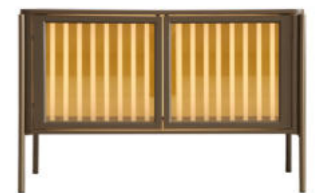

COLT

The Colt TV Unit creates a balanced atmosphere in living spaces by combining modern design lines with natural material textures. With its elegantly contoured modules, functional storage areas, and refined details, it offers both organization and style. Thanks to its minimalist design language, Colt adapts seamlessly to different décor styles and brings a timeless character to any space.