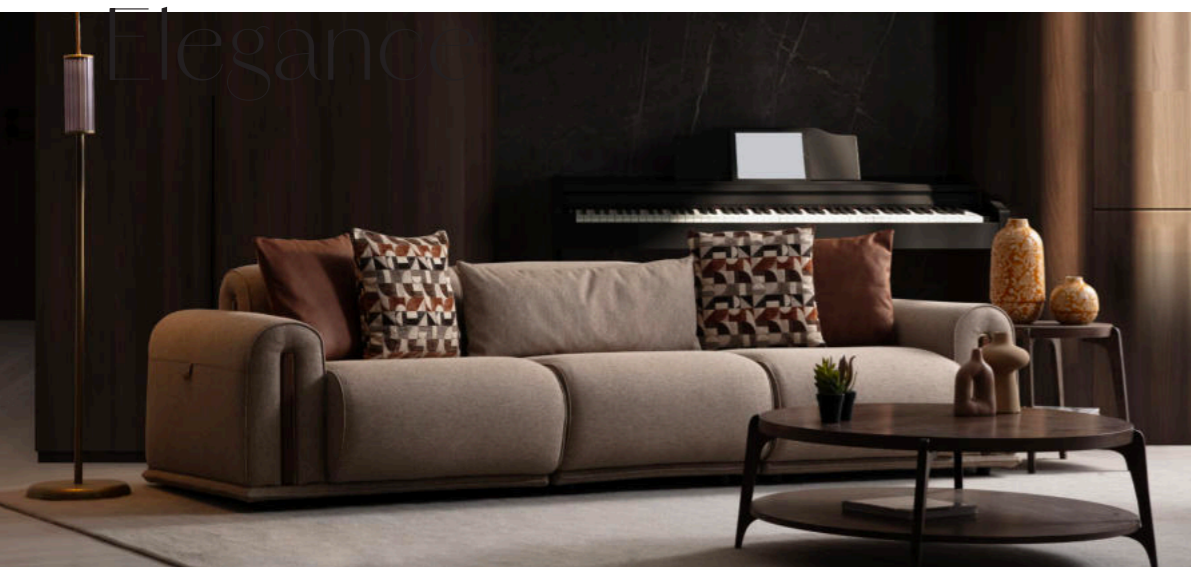

The Definition of Modern