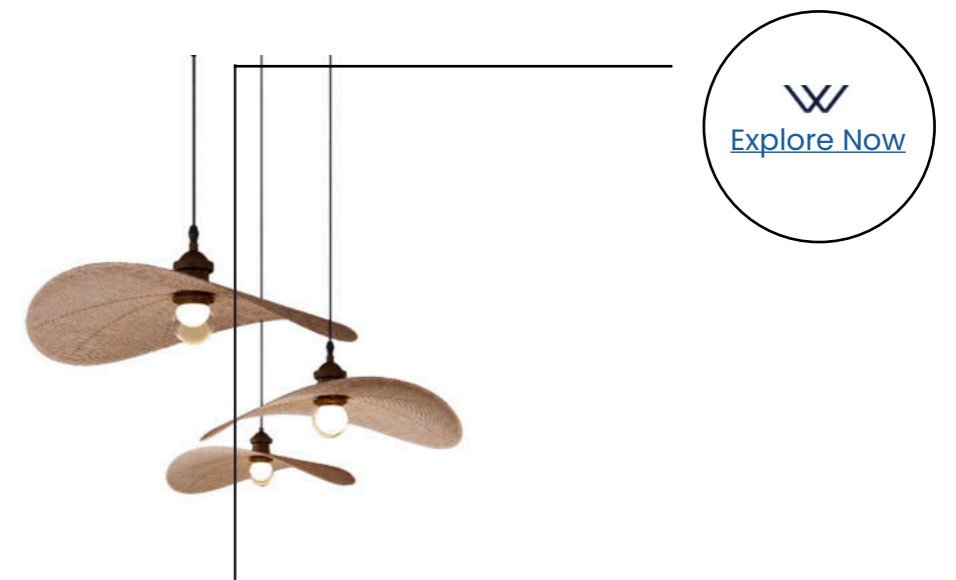

Moon Life redefines modern living with its soft lines, balanced design, and carefully selected textures. Designed to create a calm and refined atmosphere, it offers exceptional comfort while enhancing the elegance of the space. Its harmonious form, functional structure, and timeless aesthetic bring together relaxation and sophistication in perfect balance.