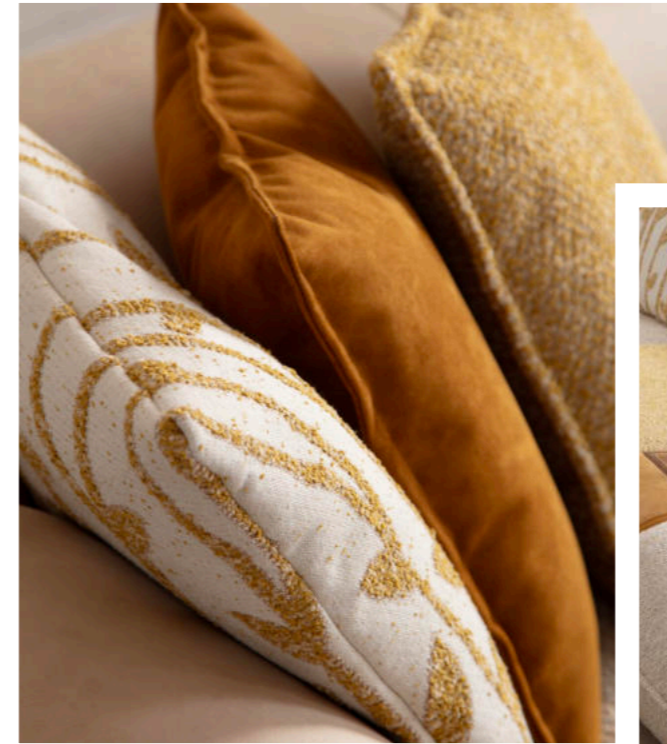

MOON
Luxury hidden within simplicity.
LIFE

Moon Life redefines modern comfort with an aesthetic interpretation. Its soft lines, balanced form, and carefully selected textures bring warmth and elegance to living spaces. Designed for those who want to leave the fatigue of the day behind, feel serenity, and create a stylish atmosphere, Moon Life perfectly blends functionality with elegance in flawless harmony.