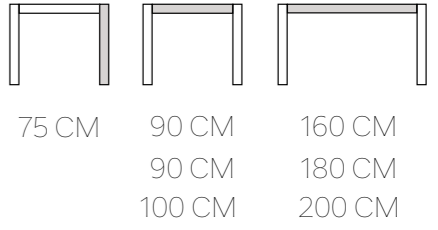

" Golf 101

— Golf 101 / 180 CM
Mermer 07
Krom | Gold | Siyah
Sandalye Olive