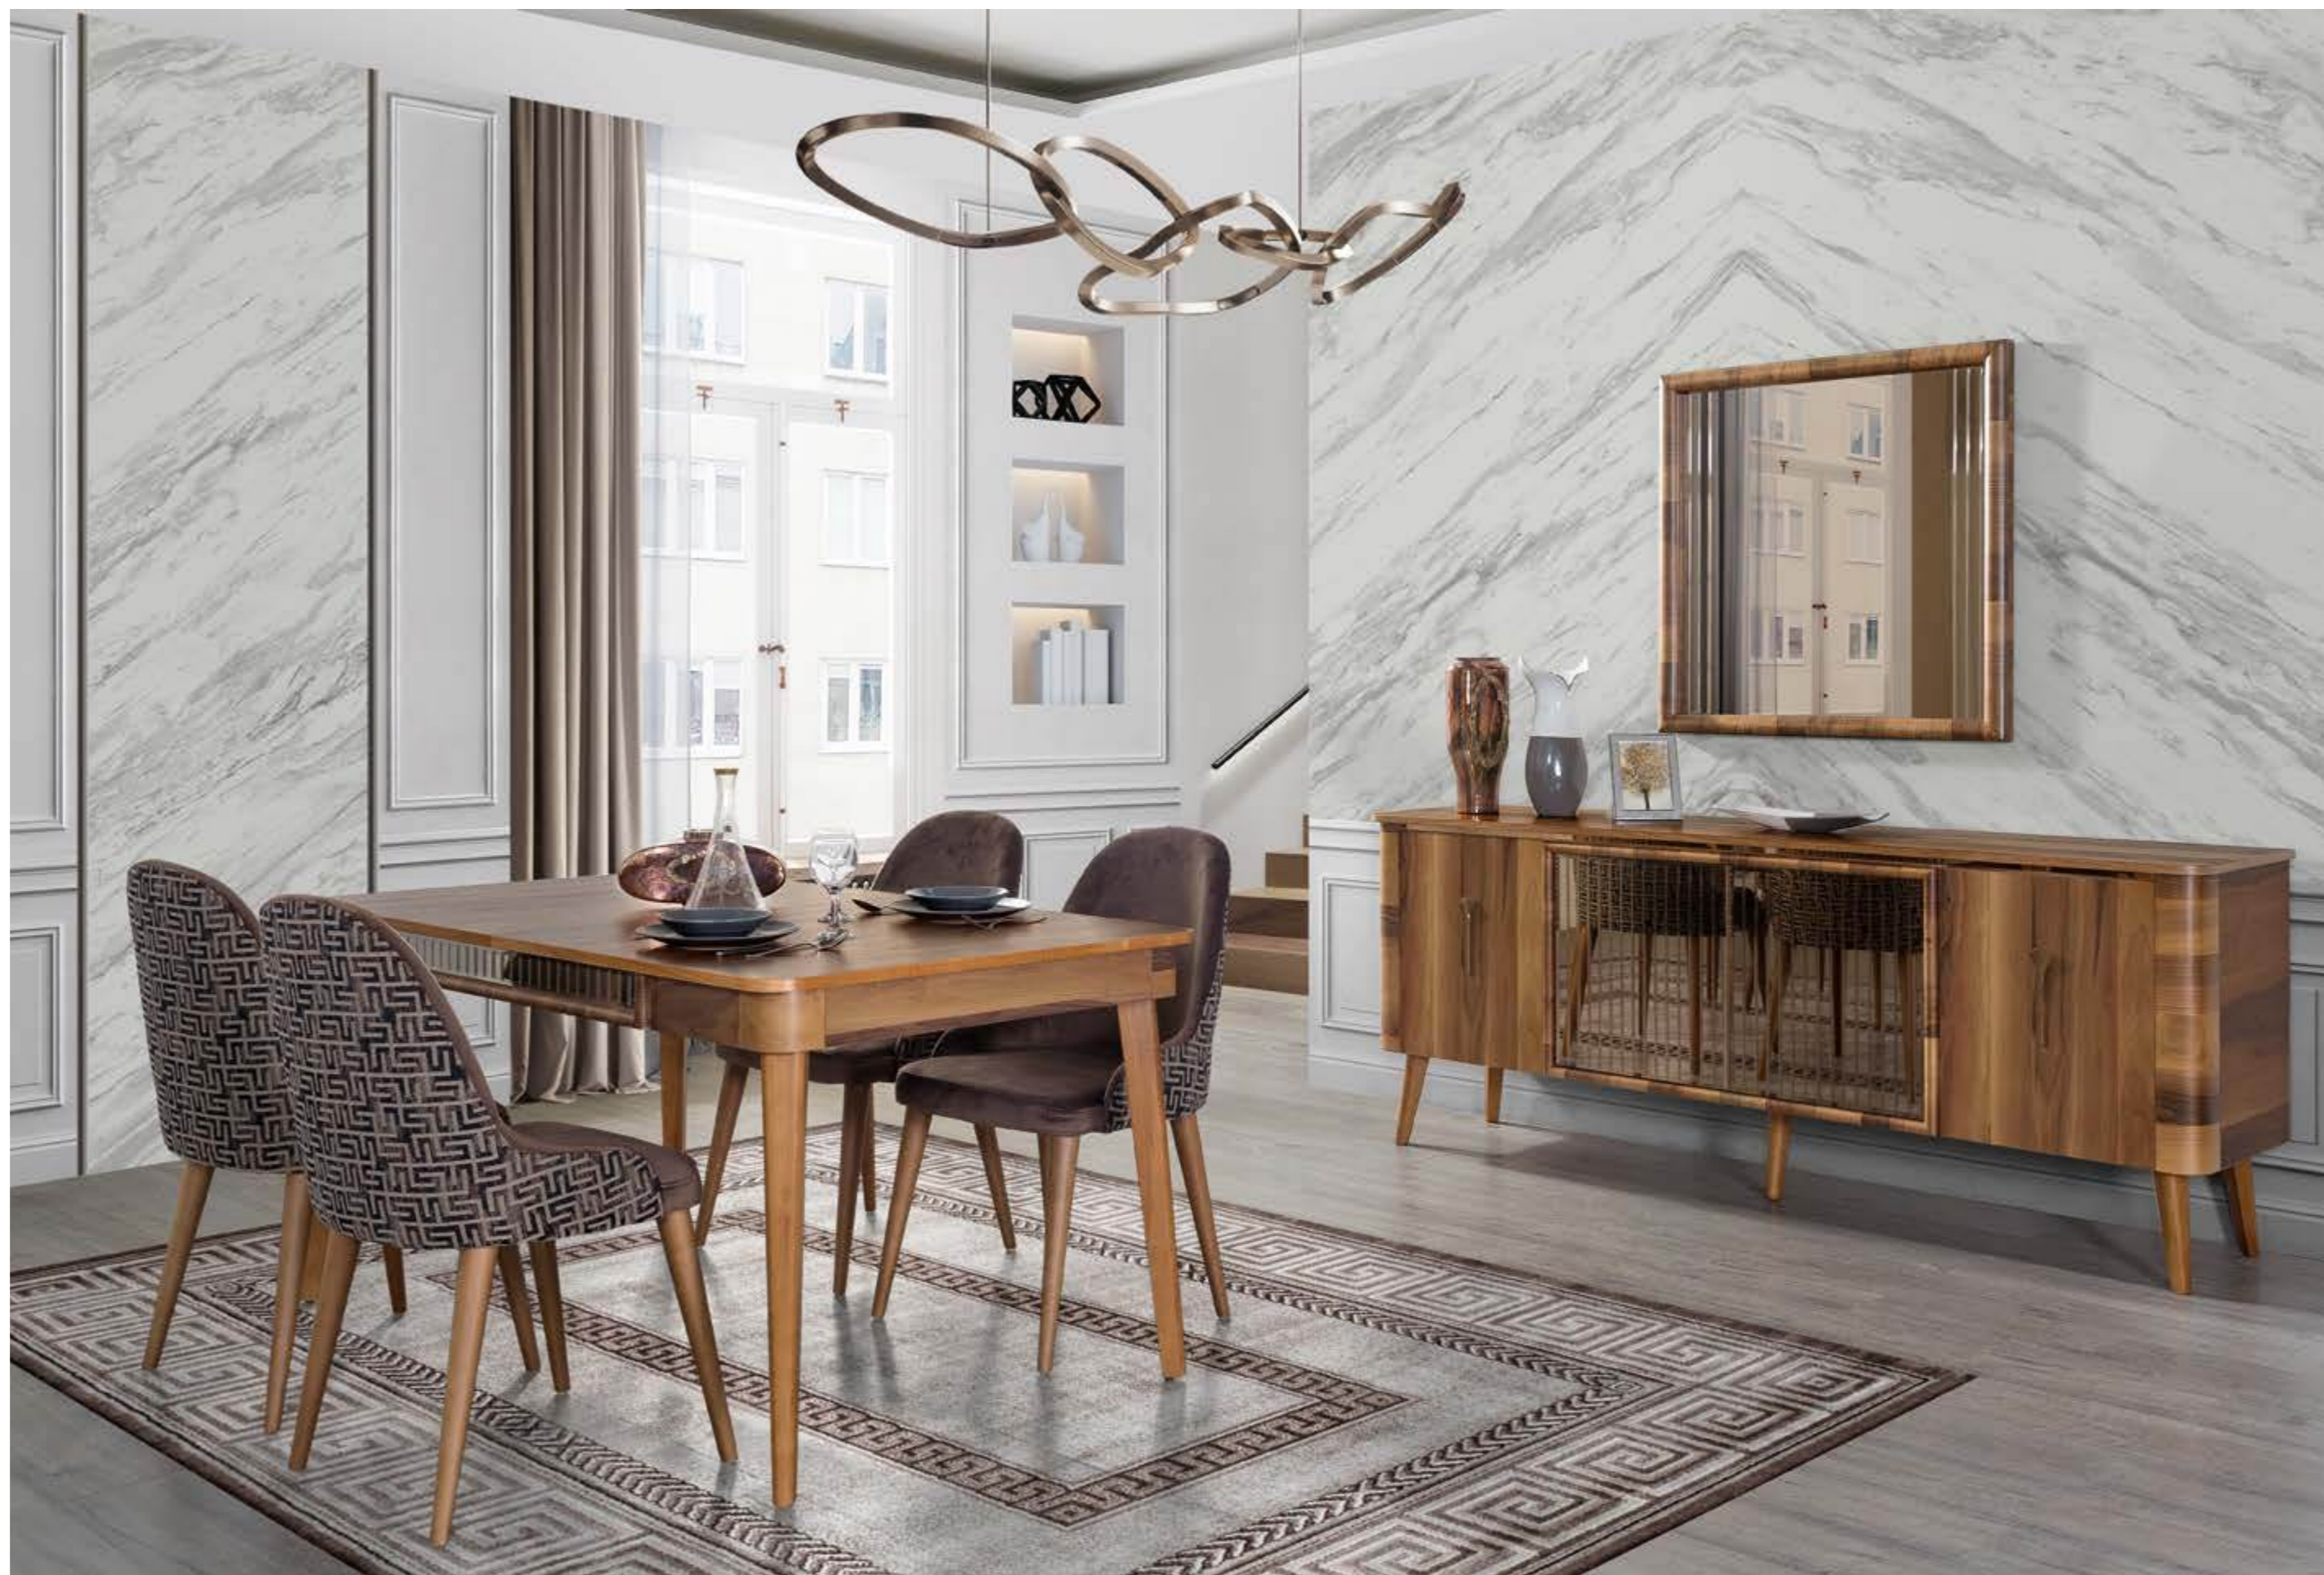

M.

M97  
*Dining room*

2025 new collection

MK 97 Console  
W: 208 D:48 H:84

MK 97 Console Mirror  
W: 137 D:3 H:70

M97 serisi sade ve samimi havasıyla evinizi güzelleştirecektir

The M97 series will beautify your home with its simple and friendly atmosphere!