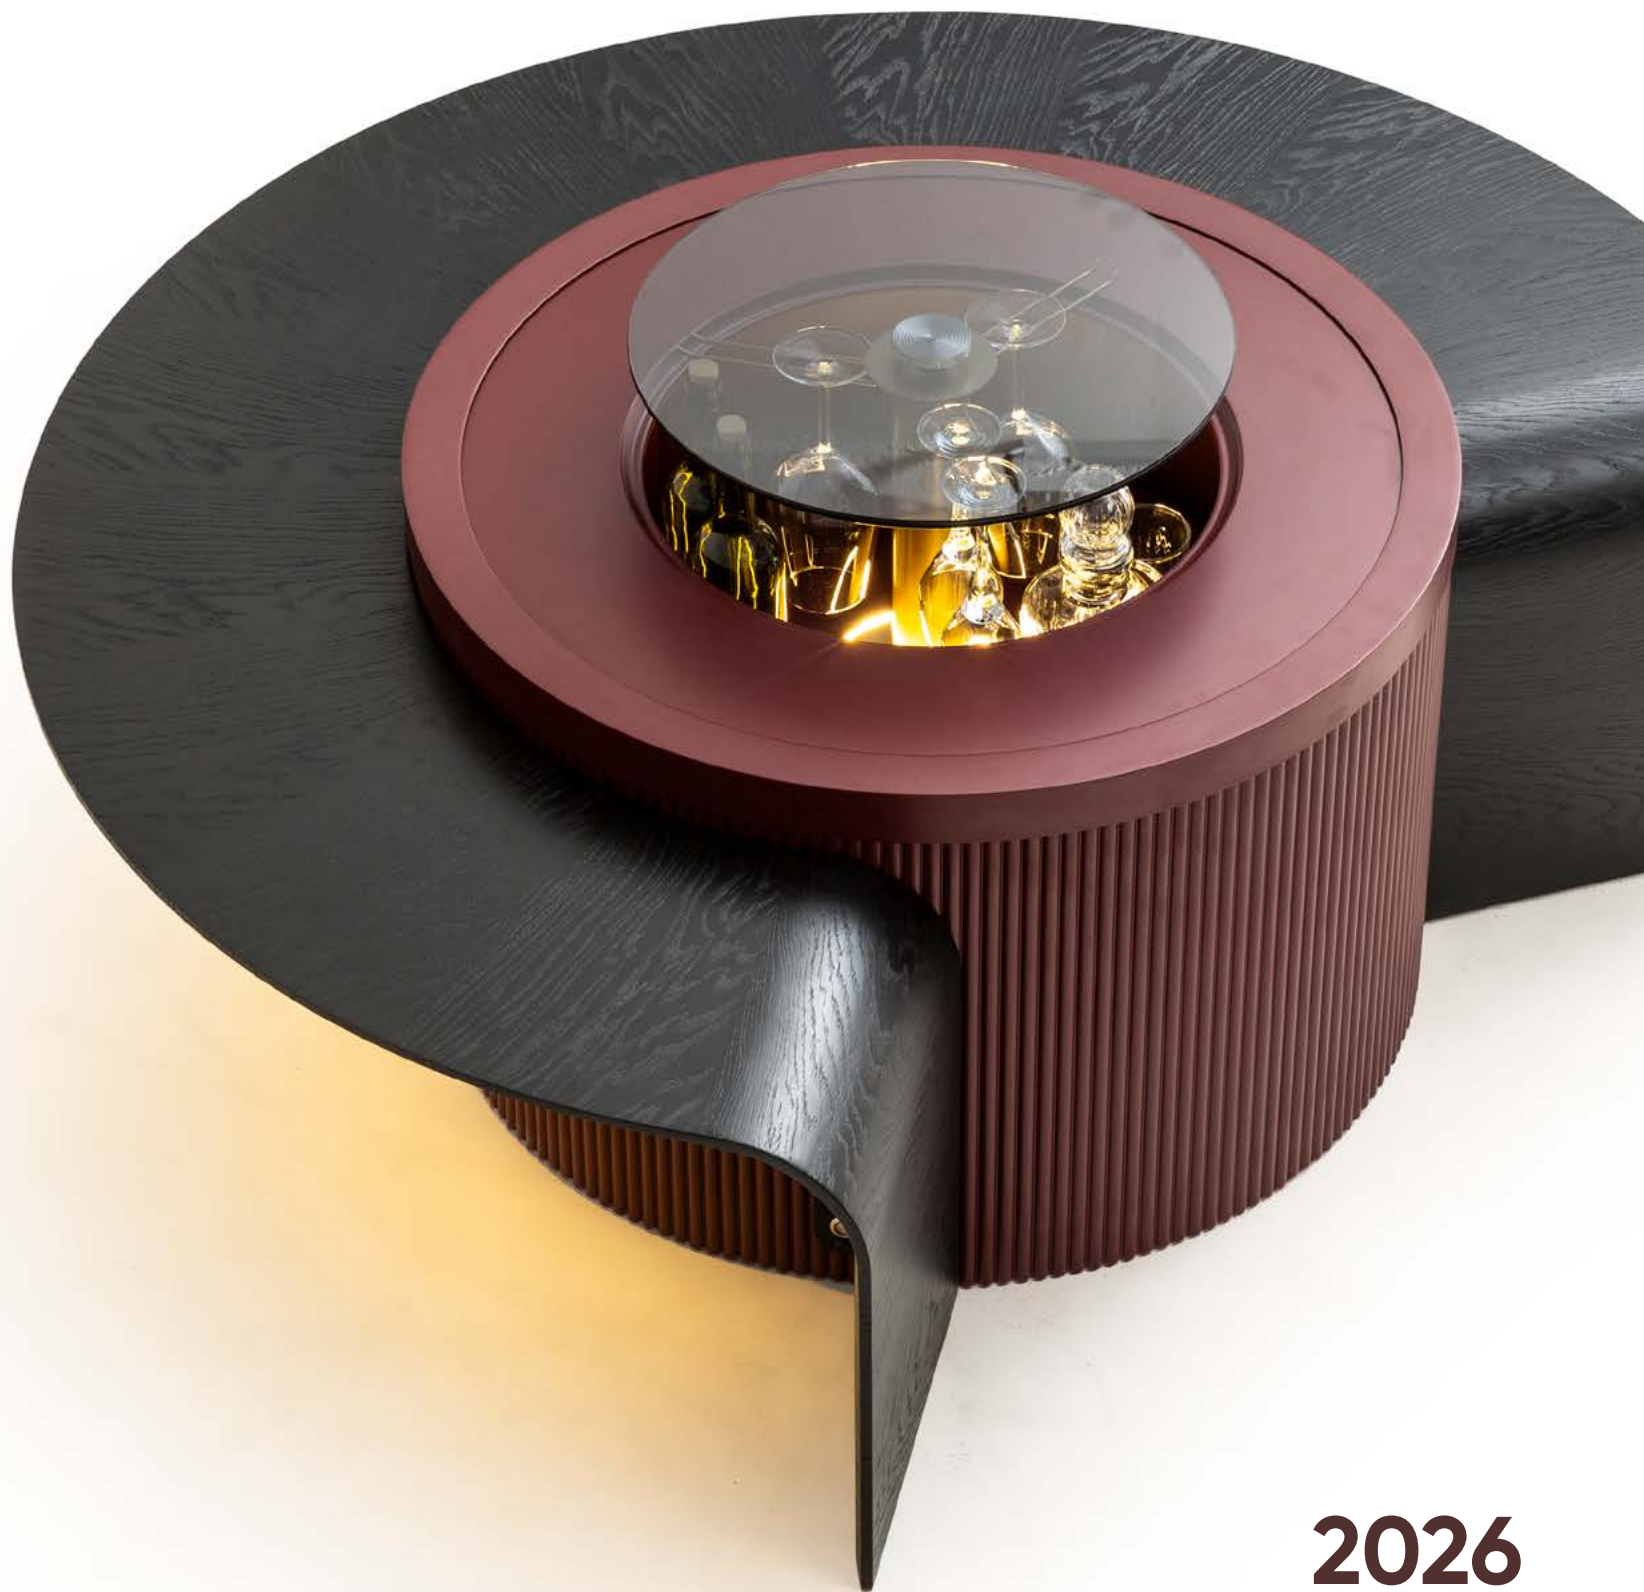

「taba」

coffee table & accessory

2026