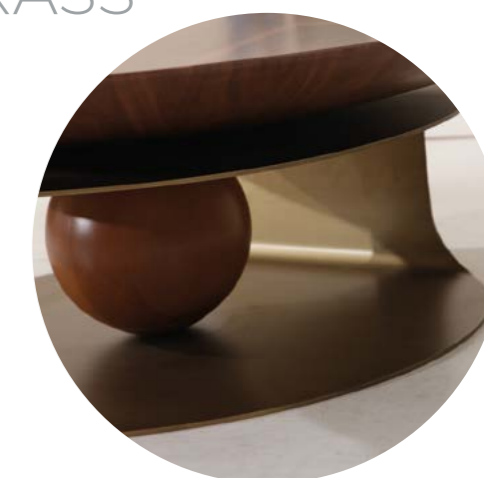

DUNCH BRASS

G/W	D/D	Y/H	m³
118	118	37	0,38