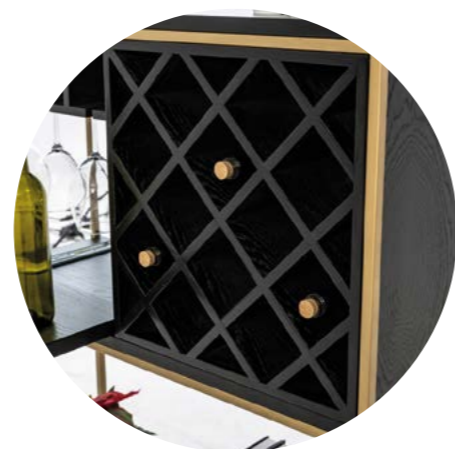

JACK BLACK

Bar

G/W	D/D	Y/H	m³
89	34	149	0,54