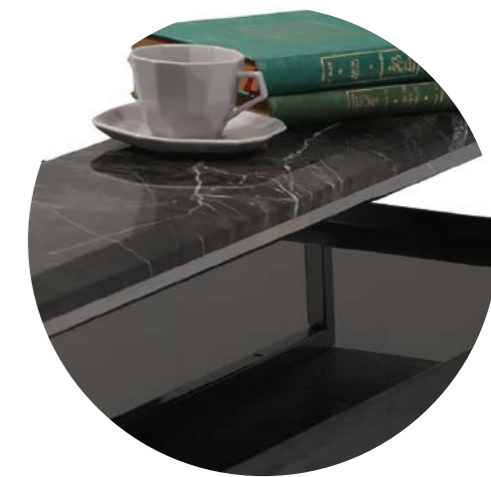

CROWN
Center Table

CROWN BLACK

	G/W	D/D	Y/H	m³
T	120	80	37	0,66
F	84	22	44