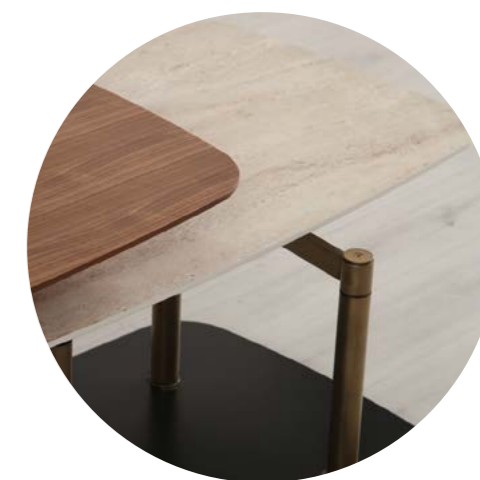

ATLANTIS WALNUT

Center Table

G/W	D/D	V/H	m³
89	89	45	0,65
74	74	45