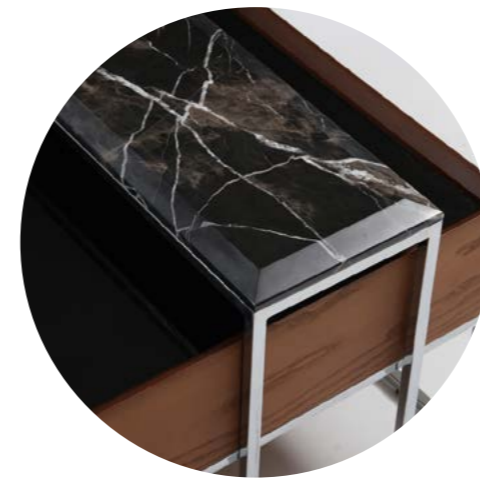

TAYCAN

Sets

FREYA

Center Table

	G/W	D/D	Y/H	m ³
	162	87	42	0,39

CROWN WALNUT

CROWN CENTER TABLE

Crown Center Table
Our center table, which consists of two modules, is rectangular in shape. The lower body is made of walnut-coated MDF material and the paint process has been applied. The upper surface of the lower body is black painted glass. The upper surface of the service table is MDF material with a marble print. The legs are profile metal and chrome-plated.