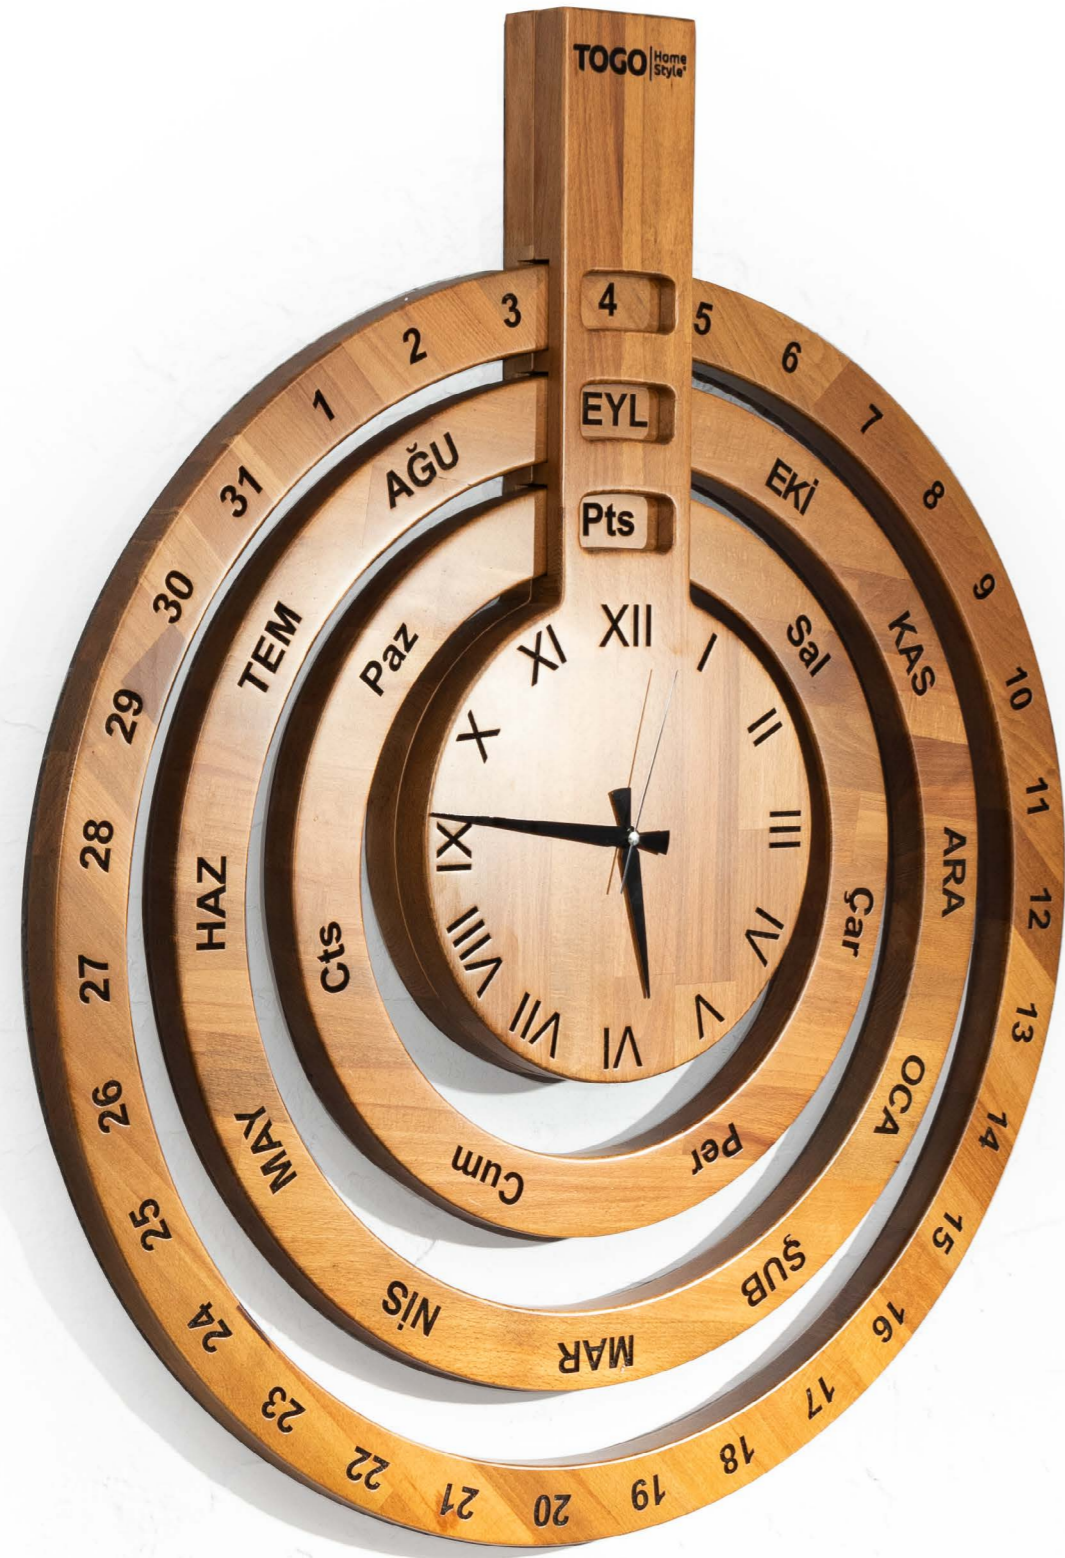

THE STORY OF
YOUR HOME

togostyle®

104